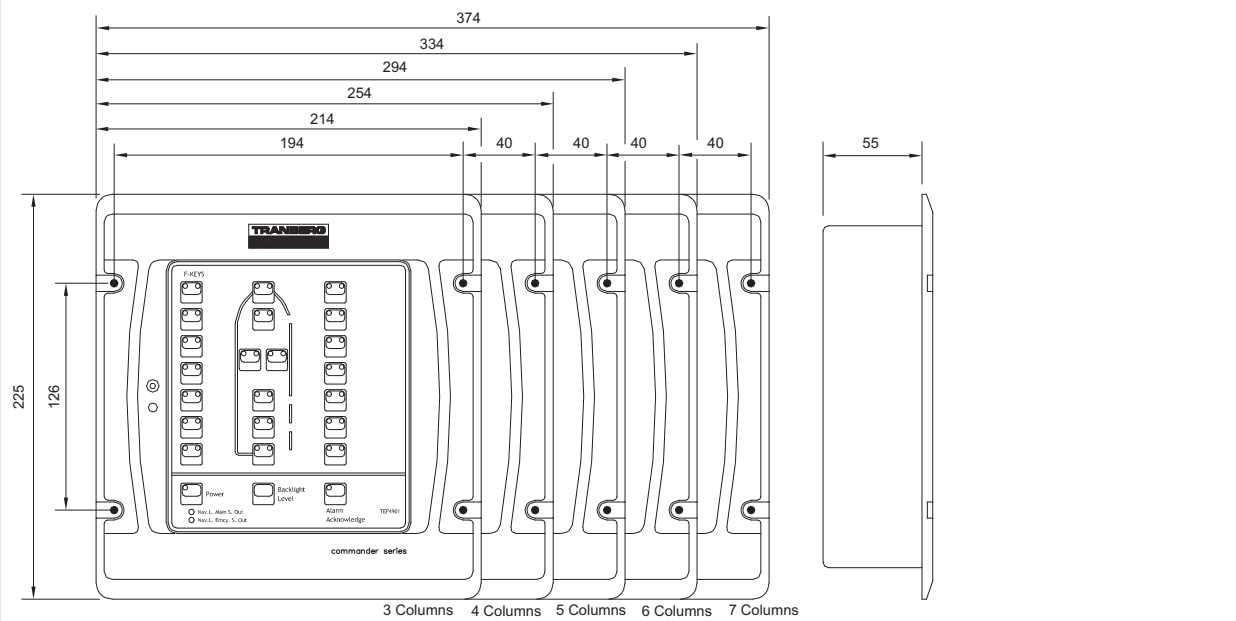

Note Prior to delivery of a Lexan foil, an exact definition of button text and non-used is required.

Technical Data

Electrical data

Supply voltage	18 ... 32 V DC
Interface	RS - 485. Cable impedance 100 ... 250 Ω. End resistors shall not be used.

WebCode T4500A

Commander Utility

TEF 4500

Technical Data

Ambient conditions

Operating temperature range | + 5 ... + 70 °C

Mechanical data

Degree of Protection | IP20 (IP23)
 Material | Black anodised aluminium frame
 Durable lexan front with reverse printed / engraved graphics.
 Moulded plastic buttons with integrated green and red LED
 Dimensions | See dimensional drawings

Dimensional Drawings (All Dimensions in mm) - Subject to Alterations

11918E00

Version	A	B
3 Columns	180	205
4 Columns	220	205
5 Columns	260	205
6 Columns	300	205
7 Columns	340	205

11791E00

Cutout

We reserve the right to make alterations to the technical data, dimensions, weights, designs and products available without notice. The illustrations cannot be considered binding.