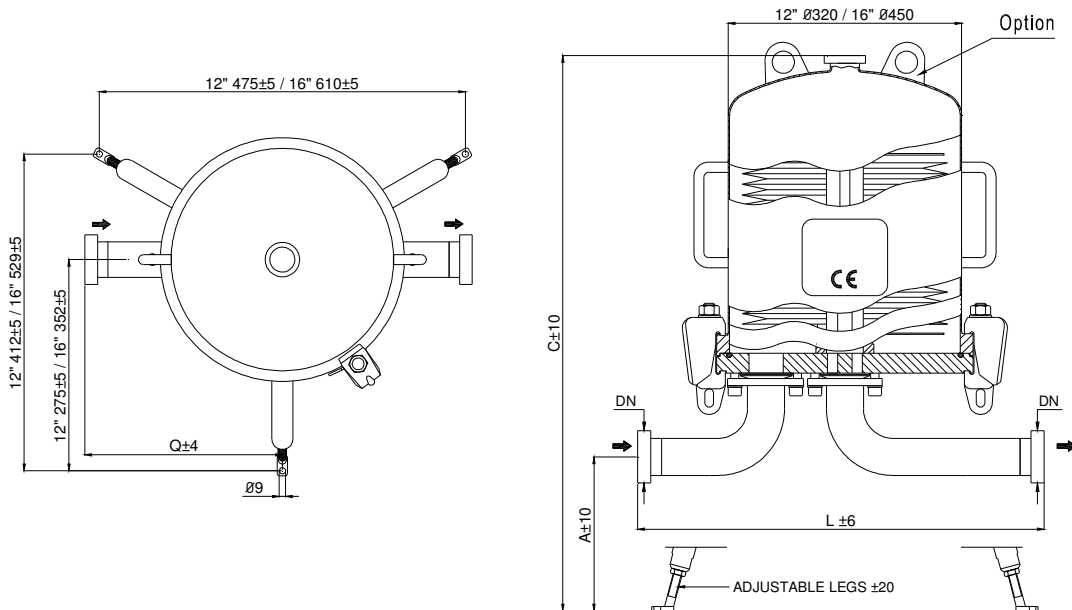

Type	Filter area*	Number and size of stacked disc cartridges	Dimensions	Vessel capacity	Article no.	Weight			
	ft² (m²)		A x C x Q x L				in (mm)	gal (l)	≈ lbs (kg)
12"/1F	20.45 (1,9)	1 x 12"	13.6 x 38.2 x 12.4 x 22.6 345 x 970 x 315 x 575	8.45 (32)	MB120850	97 (44)			
12"/2F	40.90 (3,8)	2 x 12"	13.6 x 48.8 x 12.4 x 22.6 345 x 1240 x 315 x 575	14.00 (53)	MB220850	111 (50)			
12"/3F	61.35 (5,7)	3 x 12"	13.6 x 59.9 x 12.4 x 22.6 345 x 1520 x 315 x 575	19.55 (74)	MB320850	128 (58)			
12"/4F	81.81 (7,6)	4 x 12"	13.6 x 71.7 x 12.4 x 22.6 345 x 1820 x 315 x 575	25.36 (96)	MB420850	139 (63)			
16"/1F	39.83 (3,7)	1 x 16"	13.6 x 38.6 x 14.0 x 26.6 345 x 980 x 355 x 675	16.64 (63)	MB140850	166 (75)			
16"/2F	79.65 (7,4)	2 x 16"	13.6 x 49.2 x 14.0 x 26.6 345 x 1250 x 355 x 675	27.74 (105)	MB240850	190 (86)			
16"/3F	119.48 (11,1)	3 x 16"	13.6 x 61 x 14.0 x 26.6 345 x 1550 x 355 x 675	38.83 (147)	MB340850	219 (99)			
16"/4F	159.31 (14,8)	4 x 16"	13.6 x 72.8 x 14.0 x 26.6 345 x 1850 x 355 x 675	50.46 (191)	MB440850	245 (111)			

* if stacked disc cartridges with 16 cells are used

North America
44 Apple Street
Tinton Falls, NJ 07724
Toll Free: 800 656-3344
(North America only)
Tel: +1 732 212-4700

Europe/Africa/Middle East
Auf der Heide 2
53947 Nettersheim, Germany
Tel: +49 2486 809-0

Friedensstraße 41
68804 Altlußheim, Germany
Tel: +49 6205 2094-0

An den Nahewiesen 24
55450 Langenlonsheim, Germany
Tel: +49 6704 204-0

China
No. 3, Lane 280,
Linhong Road
Changning District, 200335
Shanghai, P.R. China
Tel: +86 21 5200-0099

Singapore
100G Pasir Panjang Road #07-08
Singapore 118523
Tel: +65 6825-1668

Brazil
Av. Ermano Marchetti, 1435 -
Água Branca, São Paulo - SP,
05038-001, Brazil
Tel: +55 11 3616-8461

**For more information, please
email us at filtration@eaton.com
or visit www.eaton.com/filtration**

EN
1 A 2.6.19.5
10-2019

© 2019 Eaton. All rights reserved. All trademarks and registered trademarks are the property of their respective owners. All information and recommendations appearing in this brochure concerning the use of products described herein are based on tests believed to be reliable. However, it is the user's responsibility to determine the suitability for his own use of such products. Since the actual use by others is beyond our control, no guarantee, expressed or implied, is made by Eaton as to the effects of such use or the results to be obtained. Eaton assumes no liability arising out of the use by others of such products. Nor is the information herein to be construed as absolutely complete, since additional information may be necessary or desirable when particular or exceptional conditions or circumstances exist or because of applicable laws or government regulations.

Powering Business Worldwide