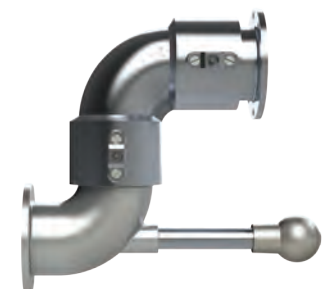

Loading Arm Swivels

Features

- TTMA-flanged loading arm swivel with heavy-duty D-style shovel handle
- Shovel handle is used to guide the connection of the API load coupler to the adapter on the tank truck
- Long radius elbow improves the flow into the API load coupler and provides spacing between the load arm and the tank truck
- FKM-A swivel seals are compatible with ethanol blended fuel
- Can be used with flange extensions
- TTMA flanges on both ends

style 30, short radius

C

style 30, long radius

style 50

Description	Handle	Seal	3" Part #	4" Part #
style 20	no handle	Nitrile rubber	320TFXTFAL00000	420TFXTFAL00000
		FKM-A	320TFXTFAL11000	420TFXTFAL11000
style 30 short radius	D-handle	Nitrile rubber	33HTFXTFAL00000	43HTFXTFAL00000
		FKM-A	33HTFXTFAL11000	43HTFXTFAL11000
	ball handle	Nitrile rubber	33BTFXTFAL00000	43BTFXTFAL00000
		FKM-A	33BTFXTFAL11000	43BTFXTFAL11000
	no handle	Nitrile rubber	330TFXTFAL00000	430TFXTFAL00000
		FKM-A	330TFXTFAL11000	430TFXTFAL11000
style 30 long radius	D-handle	Nitrile rubber	---	43HTFTFLAL00000
		FKM-A	---	43HTFTFLAL11000
	ball handle	Nitrile rubber	---	43BTFTFLAL00000
		FKM-A	---	43BTFTFLAL11000
	no handle	Nitrile rubber	---	430TFTFLAL00000
		FKM-A	---	430TFTFLAL11000
style 40	D-handle	Nitrile rubber	34HTFXTFAL00000	44HTFXTFAL00000
		FKM-A	34HTFXTFAL11000	44HTFXTFAL11000
	ball handle	Nitrile rubber	34BTFXTFAL00000	44BTFXTFAL00000
		FKM-A	34BTFXTFAL11000	44BTFXTFAL11000
	no handle	Nitrile rubber	340TFXTFAL00000	440TFXTFAL00000
		FKM-A	340TFXTFAL11000	440TFXTFAL11000
style 50	D-handle	Nitrile rubber	35HTFXTFAL00000	45HTFXTFAL00000
		FKM-A	35HTFXTFAL11000	45HTFXTFAL11000
	ball handle	Nitrile rubber	35BTFXTFAL00000	45BTFXTFAL00000
		FKM-A	35BTFXTFAL11000	45BTFXTFAL11000
	no handle	Nitrile rubber	350TFXTFAL00000	450TFXTFAL00000
		FKM-A	350TFXTFAL11000	450TFXTFAL11000