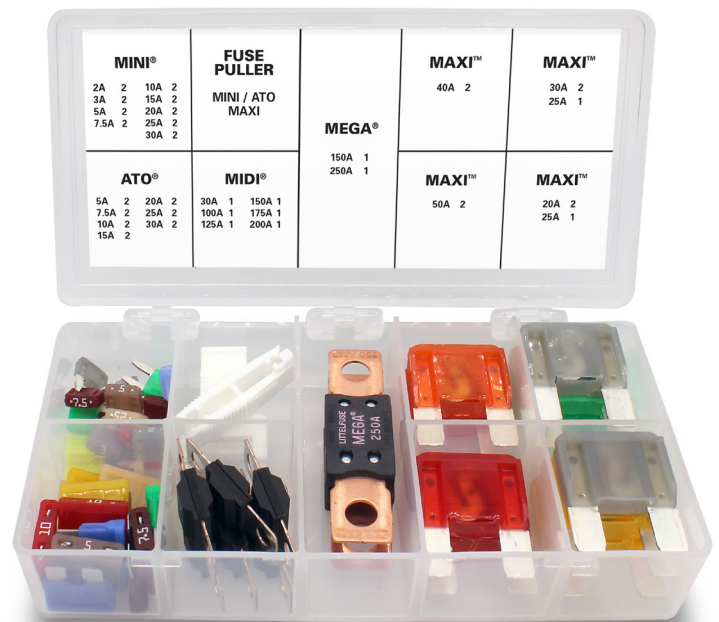

COMMERCIAL VEHICLE EMERGENCY EQUIPMENT REQUIREMENTS

COMMERCIAL & FLEET VEHICLE EMERGENCY FUSE KIT

The Federal Motor Carrier Safety Regulations (FMCSR), specify minimum standards for commercial vehicle components such as lighting, electrical equipment, brakes, and windows. FMCSR, Title 49 CFR Part 393.95, Subpart H specifies **all power units in commercial service must carry safety equipment such as spare fuses.**

Littelfuse® offers a complete Commercial & Fleet Vehicle Emergency Fuse Kit providing compliance and protection on the road. This convenient kit contains the proper amperage fuses for all vehicle types along with blade fuse pullers. For more information on these regulations, visit:

www.ntea.com/NTEA/Industry/RegulatoryRequirements

Commercial & Fleet Vehicle
Emergency Fuse Kit Contents:
Part No: 00941003Z

- (2) ATO 5A
- (2) ATO 7.5A
- (2) ATO 10A
- (2) ATO 15A
- (2) ATO 20A
- (2) ATO 25A
- (2) ATO 30A
- (2) MINI 2A
- (2) MINI 3A
- (2) MINI 5A
- (2) MINI 7.5A
- (2) MINI 10A
- (2) MINI 15A
- (2) MINI 20A
- (2) MINI 25A
- (2) MINI 30A
- (1) MIDI 30A
- (1) MIDI 100A
- (1) MIDI 125A
- (1) MIDI 150A
- (1) MIDI 175A
- (1) MIDI 200A
- (1) MEGA 150A
- (1) MEGA 250A
- (2) MAXI 20A
- (2) MAXI 25A
- (2) MAXI 30A
- (2) MAXI 40A
- (2) MAXI 50A
- (1) ATO/MINI Puller
- (1) MAXI Puller

OTHER EMERGENCY KITS AVAILABLE FROM LITTELFUSE®

MINI®
Emergency Fuse Kit
Part No: 00940363ZP

Motorcycle Glass
Emergency Fuse Kit
Part No: 00940365ZP

Motorcycle ATO®
Emergency Fuse Kit
Part No: 00940366ZP